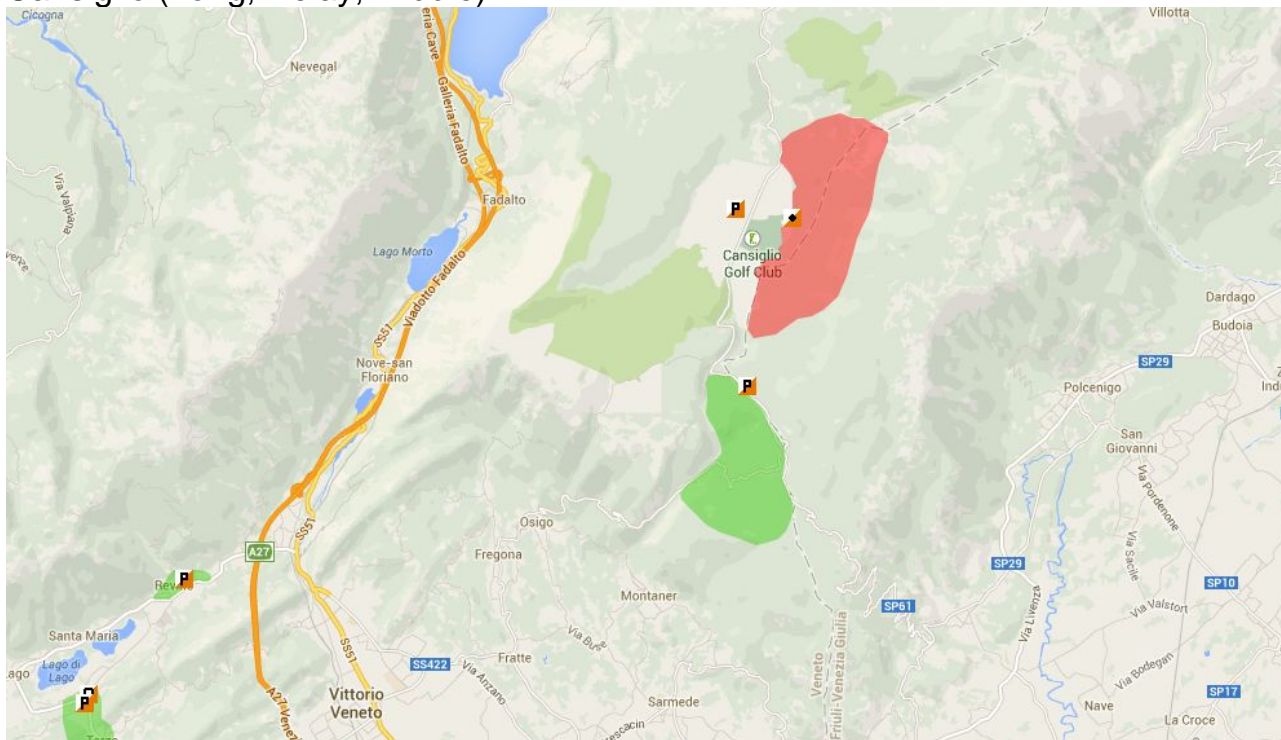

Orienteering Tarzo a.s.d.
FISO 0147 – CF 93011380263 - PI 04270090261
Via Roma, 45 – 31020 Tarzo (TV)
Recapito Postale: c/o Tona Mauro - Località Prapian 56
31020 Tarzo - Tv - Italy - Tel 335/7616796
www.ortarzo.it - info@ortarzo.it

ALPE ADRIA 2014

EMBARGOED AREAS

- RED: race/forbidden area
- GREEN: training area (ask to info@ortarzo.it)

Cansiglio (Long, Relay, Middle):