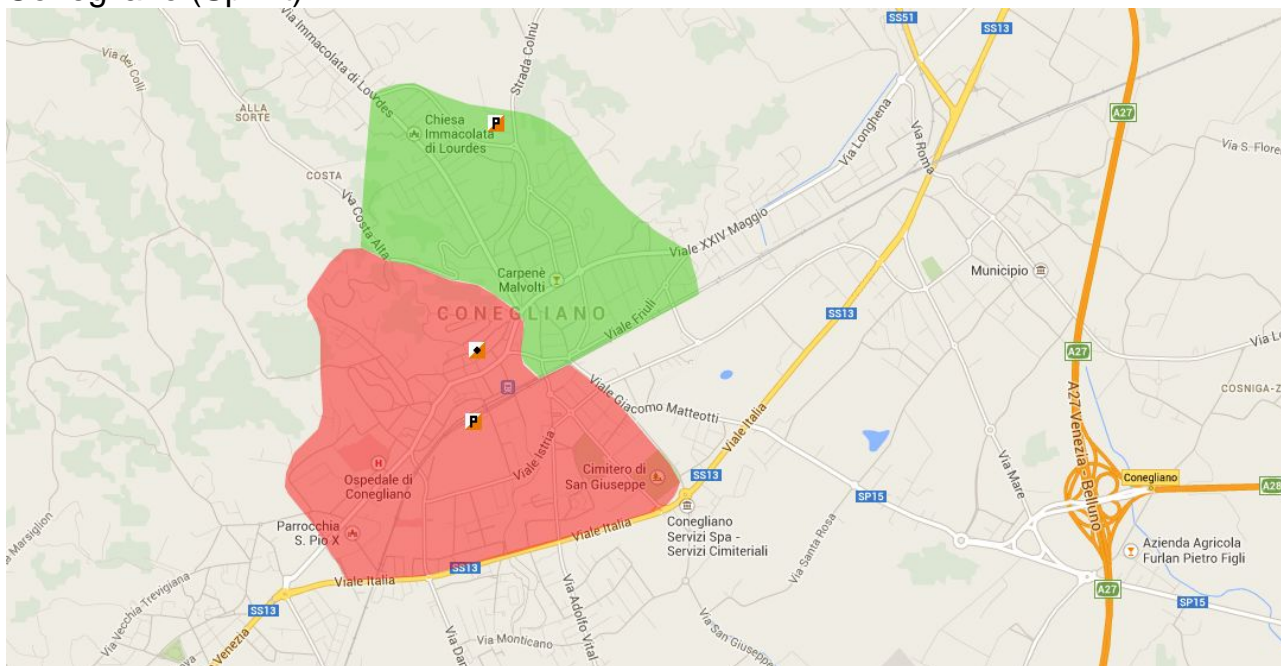

Conegliano (Sprint):

Main Sponsor:

Sponsor:

Consorti:

Partner istituzionali: